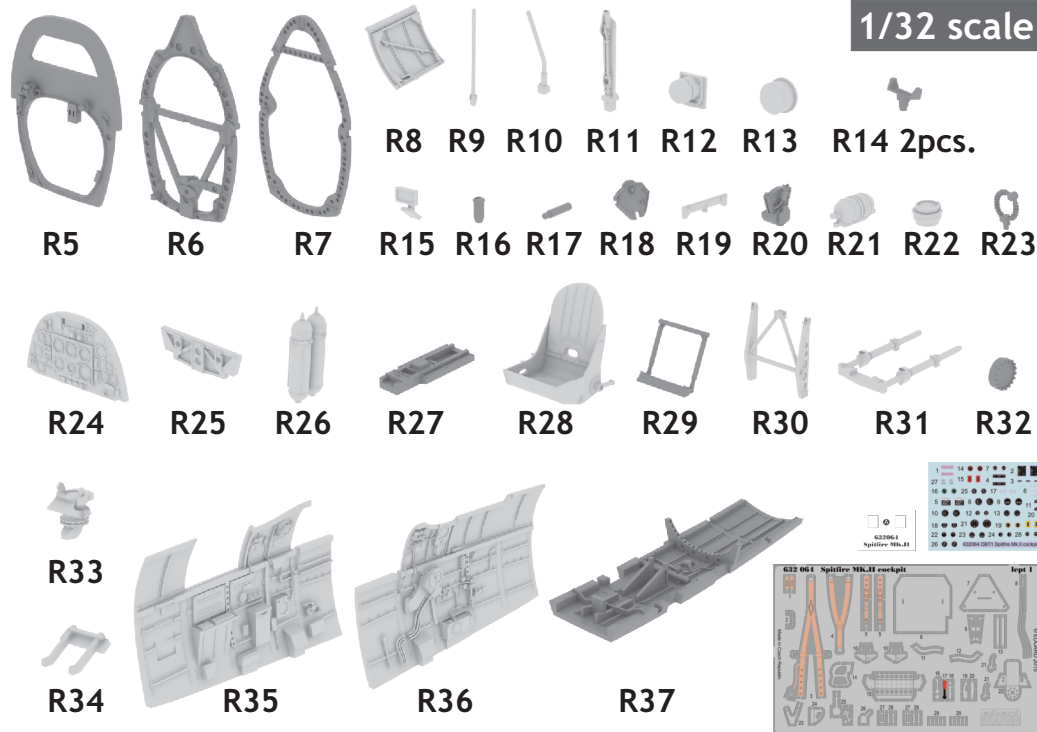

632 064 Spitfire Mk.II cockpit

for Revell kit - pro stavebnici Revell

1/32 scale

COLOURS

GSI Creos (GUNZE)		
AQUEOUS	Mr.COLOR	
H3	C3	RED
H12	C33	FLAT BLACK
	C92	SEMI GLOSS BLACK
H21	C69	OFF WHITE
H27	C44	TAN
H33	C81	RUSSET
H51	C11	LIGHT GRAY
	C364	AIRCRAFT GRAY GREEN

Mr.METAL COLOR	
MC218	ALUMINIUM

This product contains metal and resin detail parts for upgrading scale plastic models. When selecting this set make sure that it is for the kit mentioned in product name as these sets are made specifically for that kit. When upgrading the model some cutting or corrections may be necessary for parts to fit accurately. **WARNING!** This set contains small and sharp parts. Work carefully in a ventilated and well-lit room. Safety glasses are recommended. This product is not suitable for children below 14 years of age.

Tento výrobek obsahuje leptané a odlévané detaily pro úpravu a vylepšení plastického modelu. Při výběru sady kovových detailů zkontrolujte, zda je určena pro model, který chcete upravit. Model, pro který je sada určena, je uveden u názvu výrobku. Pro přesnou aplikaci kovových a odlévaných dílů může být zapotřebí upravit díly upravovaného modelu. **POZOR!** Sada obsahuje malé ostré díly. Pracujte ve větrané a dobře osvětlené místnosti. Doporučujeme použití ochranných brýlí. Tento výrobek není vhodný pro děti mladší 14 let.

435 21 Obrnice 170
Czech Republic
www.eduard.com

www.eduard.com