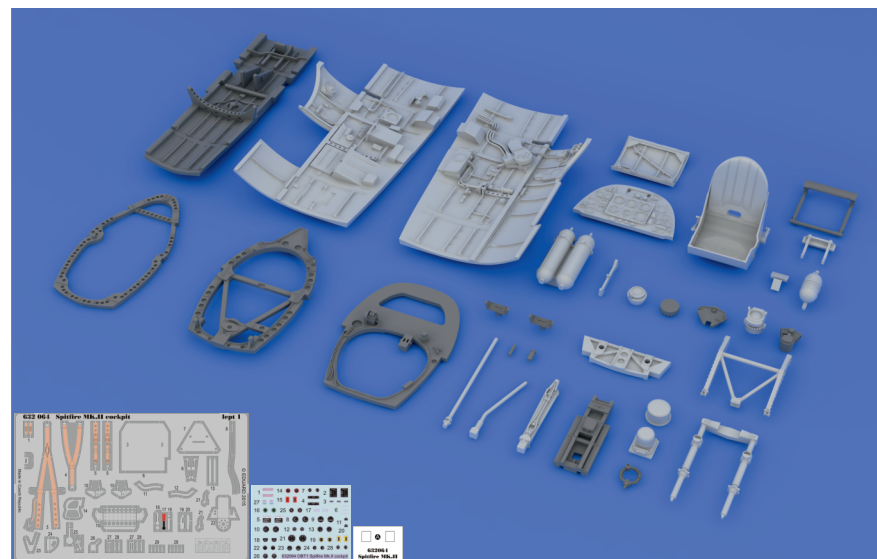

632 064 Spitfire Mk.II cockpit

for Revell kit - pro stavebnici Revell

1/32

BEST ~~BRASS~~ RESIN AROUND!