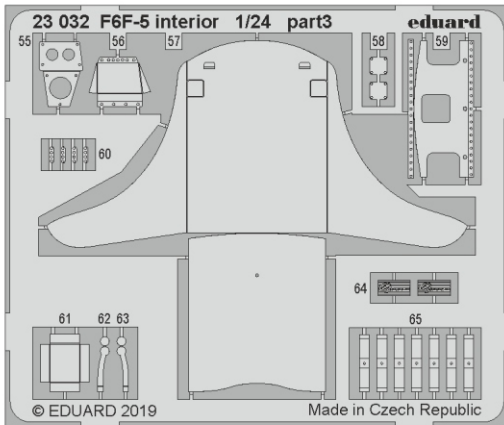

M12+M11

side view

top view

28 M33

26 M34

180°

180°

Related products:

23 032 F6F-5 interior 1/24

23 034 F6F-5 seatbelts STEEL 1/24