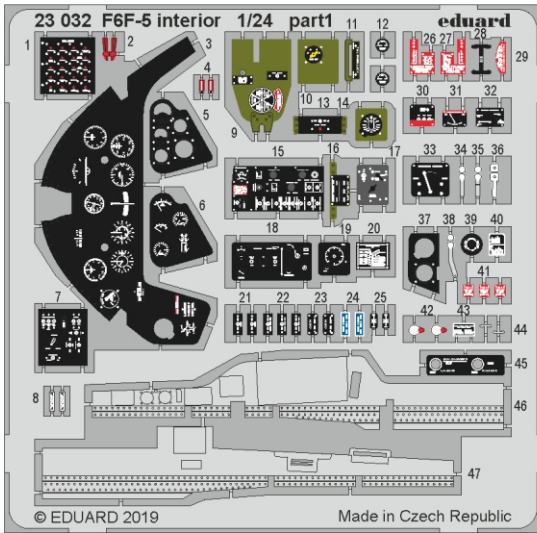

M12+M11

side view

top view

28 M33

26 M34

180°

180°

Related products:

23 032 F6F-5 interior 1/24

23 034 F6F-5 seatbelts STEEL 1/24