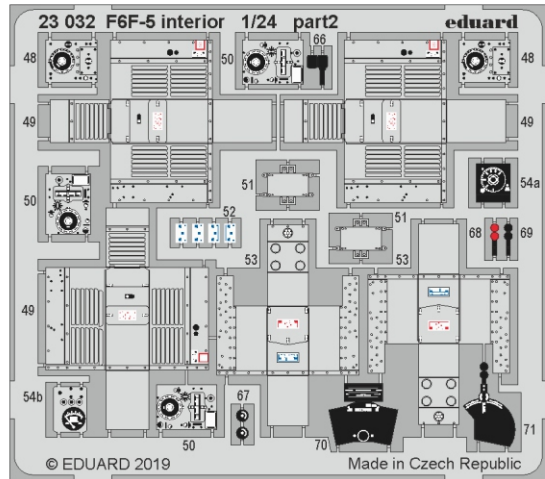

M12+M11

side view

top view

28 M33

26 M34

180°

180°

Related products:

23 032 F6F-5 interior 1/24

23 034 F6F-5 seatbelts STEEL 1/24