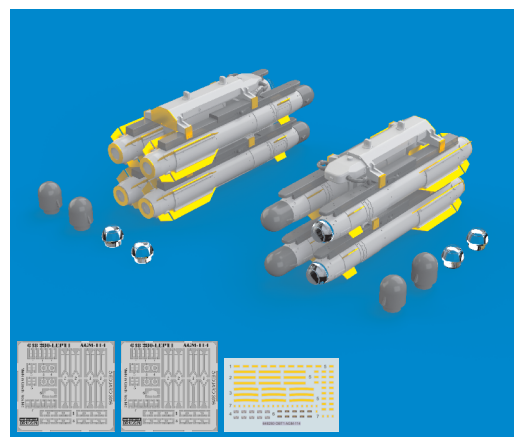

648 280 AGM-114 Hellfire

1/48

BRASSIN

BRASSIN

eduard