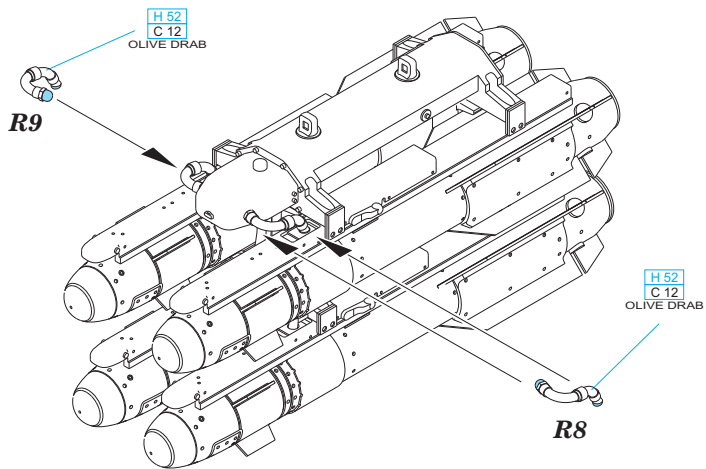

5 2 pcs.

6 2 pcs.

7 2 pcs.

AGM-114 Hellfire