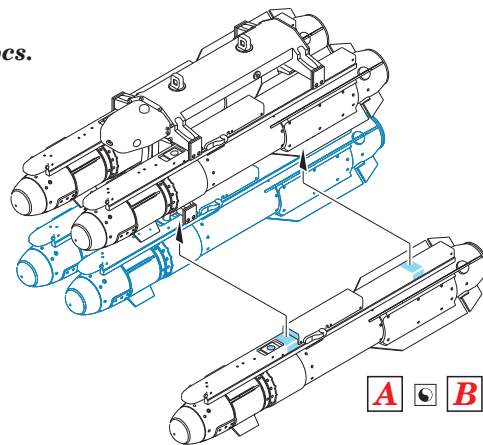

5 2 pcs.

6 2 pcs.

7 2 pcs.

AGM-114 Hellfire