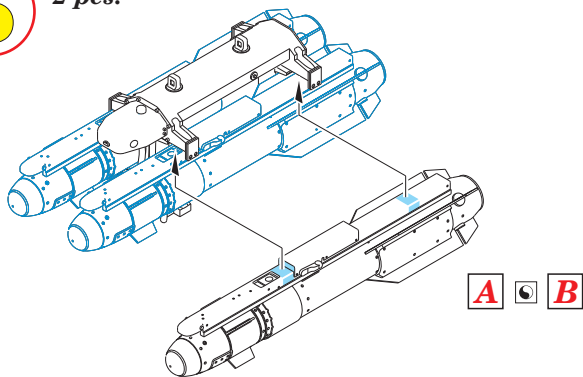

5 2 pcs.

6 2 pcs.

7 2 pcs.

AGM-114 Hellfire