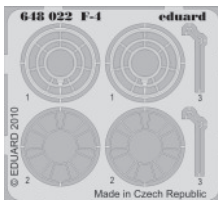

648 022 F-4 exhaust nozzles early

For F-4B/C/D/N powered by J79-GE-8/15
For Hasegawa kit pro model Hasegawa

1/48 scale

R1 2 pcs.

R2 2 pcs.

R3 2 pcs.

+ FREE BONUS

R4

R5

This product contains metal and resin detail parts for upgrading scale plastic models. When selecting this set make sure that it is for the kit mentioned in product name as these sets are made specifically for that kit. When upgrading the model some cutting or corrections may be necessary for parts to fit accurately. **WARNING!** This set contains small and sharp parts. Work carefully in a ventilated and well-lit room. Safety glasses are recommended. This product is not suitable for children below 14 years of age.