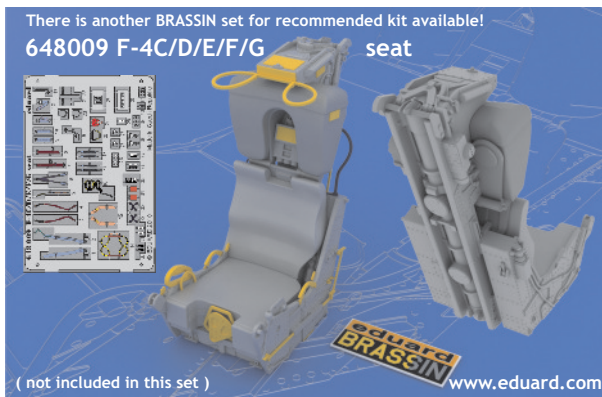

BEST BRASS RESIN AROUND!