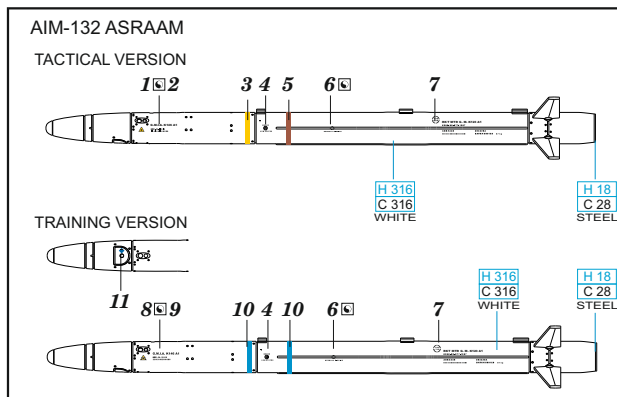

BEST BRASS RESIN AROUND!