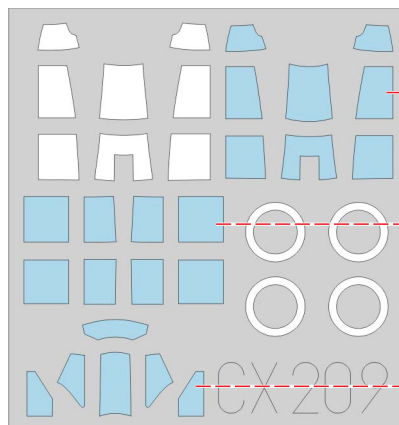

# A6M2 Zero

The die-cut mask for accurate canopy frame painting of the  
*Fine Molds/ Model Graphix 1/72 KIT*

**CX 209**

**B4, B5**

**E3**

**E2**

**E1**