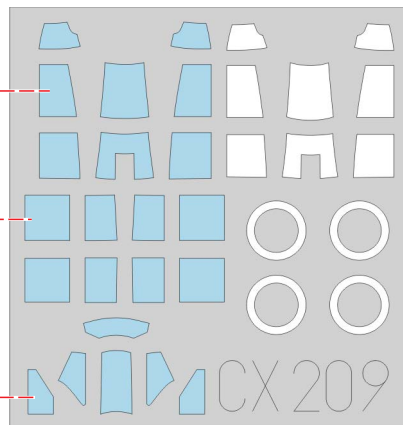

# A6M2 Zero

The die-cut mask for accurate canopy frame painting of the  
*Fine Molds/ Model Graphix 1/72 KIT*

**CX 209**

**B4, B5**

**E3**

**E2**

**E1**