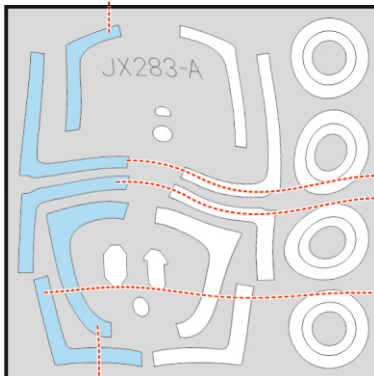

F/A-18F TFace

JX 283

for kit **REVELL**

scale **1/32**

LIQUID MASK

150

151

176

174

OUTSIDE

LIQUID MASK

208

123

271

147

122

INSIDE