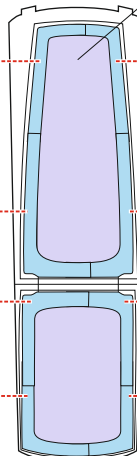

F/A-18F TFace

JX 283

for kit **REVELL**

scale **1/32**

LIQUID MASK

150

151

176

174

OUTSIDE

LIQUID MASK

208

123

271

147

122

INSIDE