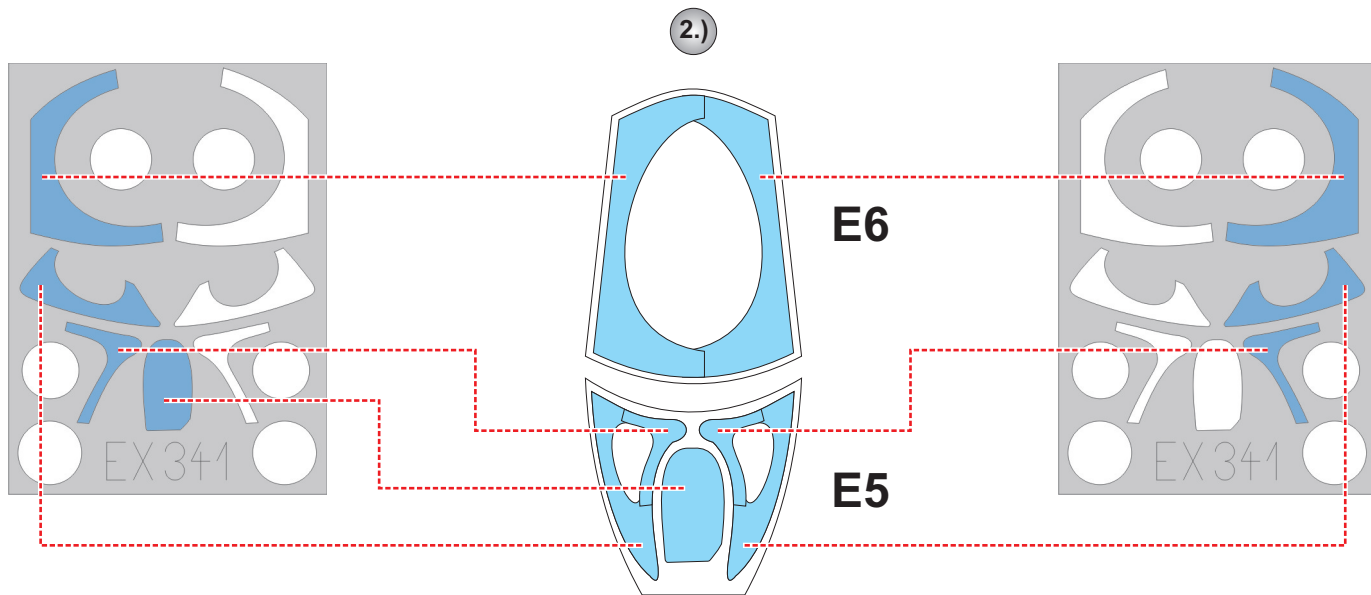

eduard  
MASK

EX 341

# Yak-38/38M 1/48

The die-cut mask for accurate canopy frame painting of the  
*Hobby Boss* scale 1/48 KIT

3.)  
LIQUID MASK ■