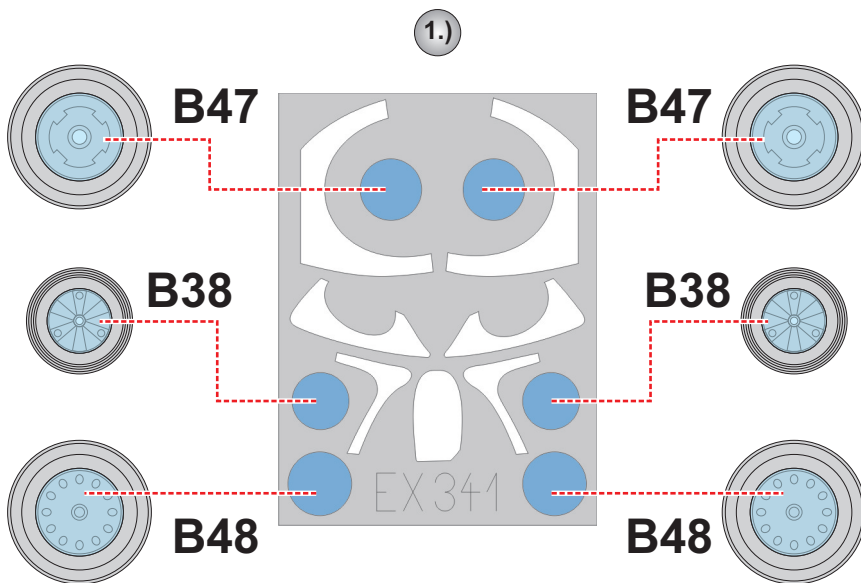

eduard  
MASK

EX 341

# Yak-38/38M 1/48

The die-cut mask for accurate canopy frame painting of the  
*Hobby Boss* scale 1/48 KIT

3.)  
LIQUID MASK ■