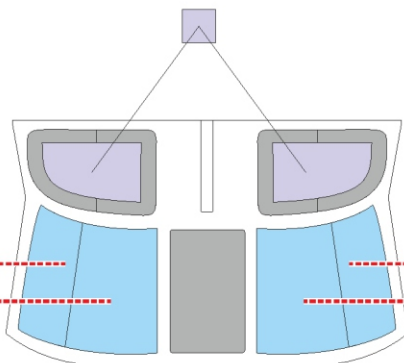

OUTSIDE

GP18

GP19

GP20

GP21

GP14

LIQUID MASK

GP11