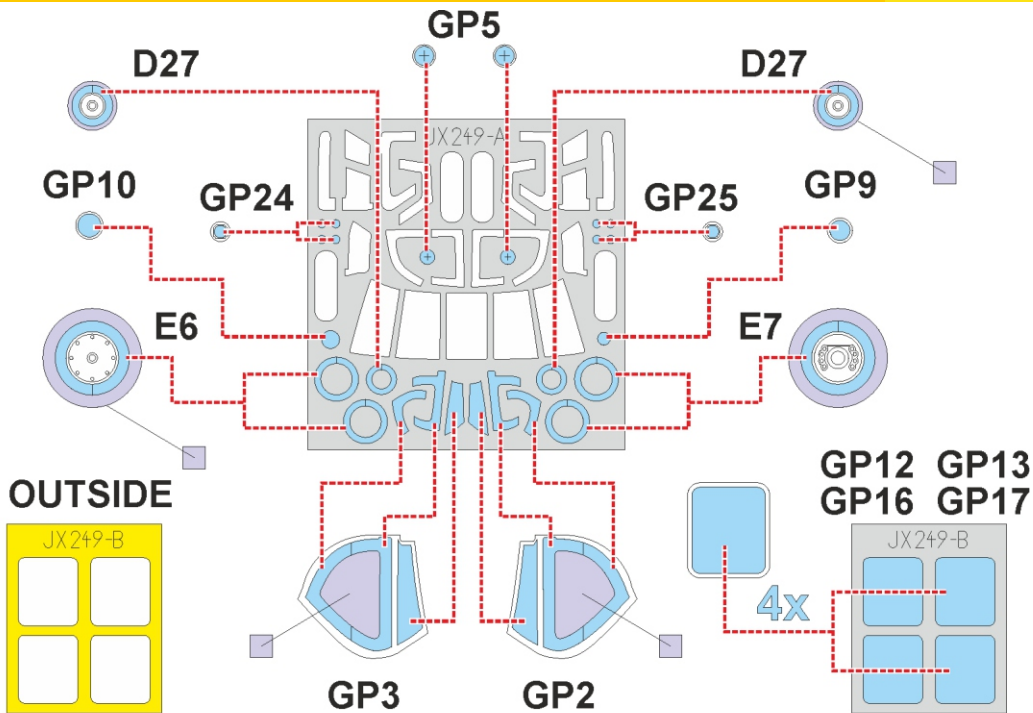

HH-60G TFace

JX 249

for kit **KITTY HAWK**

scale **1/35**

OUTSIDE

GP18

GP19

GP20

GP21

GP14

LIQUID MASK

GP11

GP15

INSIDE