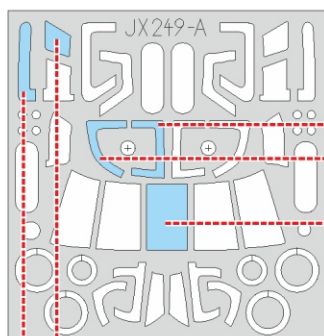

HH-60G TFace

JX 249

for kit **KITTY HAWK**

scale **1/35**

OUTSIDE

GP18

GP19

GP20

GP21

GP14

LIQUID MASK

GP11

GP15

INSIDE