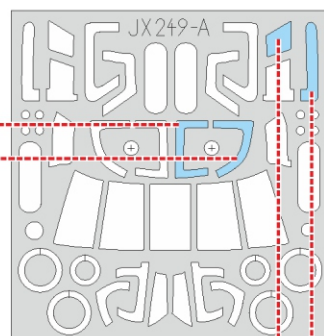

HH-60G TFace

JX 249

for kit **KITTY HAWK**

scale **1/35**

OUTSIDE

GP18

GP19

GP20

GP21

GP14

LIQUID MASK

GP11

GP15

INSIDE