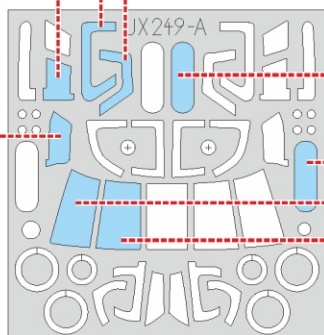

HH-60G TFace

JX 249

for kit **KITTY HAWK**

scale **1/35**

OUTSIDE

GP18

GP19

GP20

GP21

GP14

LIQUID MASK

GP11

GP15

INSIDE