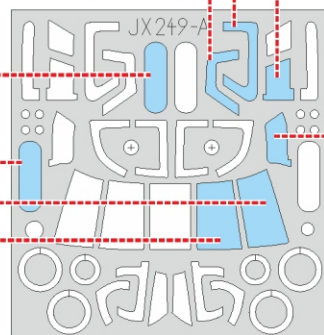

HH-60G TFace

JX 249

for kit **KITTY HAWK**

scale **1/35**

OUTSIDE

GP18

GP19

GP20

GP21

GP14

LIQUID MASK

GP11

GP15

INSIDE