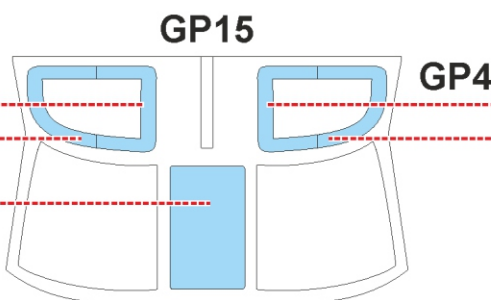

HH-60G TFace

JX 249

for kit **KITTY HAWK**

scale **1/35**

OUTSIDE

GP18

GP19

GP20

GP21

GP14

LIQUID MASK

GP11

GP15

INSIDE