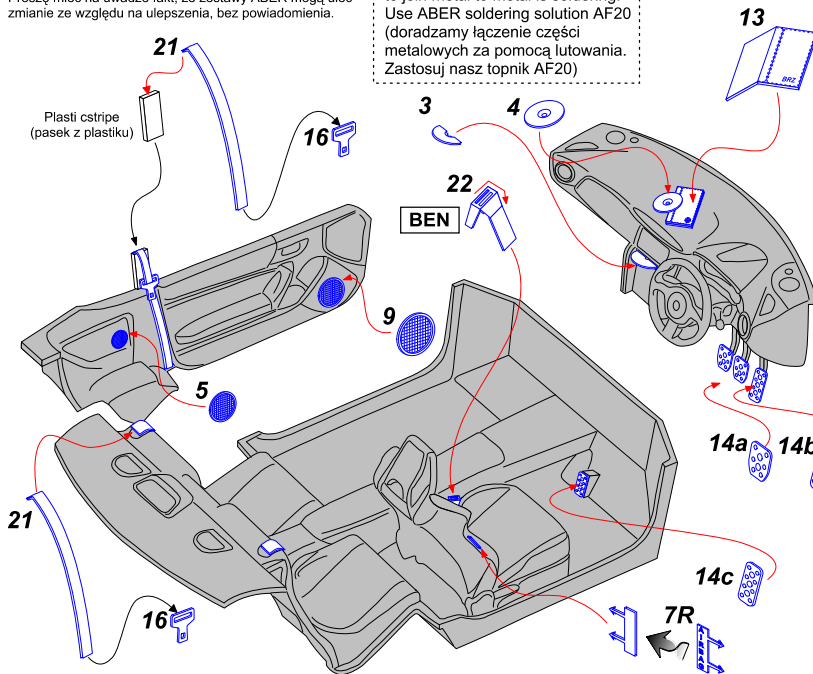

Please note that, for purpose of improvement ABER sets designs are subjects to change without notice.
Proszę mieć na uwadze fakt, że zestawy ABER mogą ulec zmianie ze względu na ulepszenia, bez powiadomienia.

We advise that better method to join metal to metal is soldering. Use ABER soldering solution AF20 (doradzamy łączenie części metalowych za pomocą lutownia. Zastosuj nasz topnik AF20)

WARNING
Any unauthorized copying, producing and reproducing of ABER company products, or any part thereof, is strictly prohibited and any such action establishes liability for a civil action and may give rise to criminal prosecution.

OSTRZEŻENIE
Jakiegolwiek kopiowanie, produkowanie i reprodukcja wyrobów firmy ABER bez zezwolenia, w całości lub części jest surowo zabronione. Powyższe działania powodują powstanie odpowiedzialności cywilnej oraz mogą spowodować wszczęcie postępowania karnego.