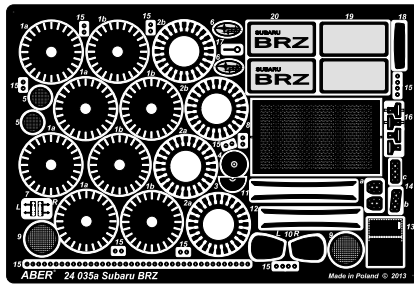

Subaru BRZ

1/24 upgrade set fit to Tamiya model

ABER® 24 035

WWW.ABER.NET.PL

Made in Poland © 2013

Please note that, for purpose of improvement ABER sets designs are subjects to change without notice.
Proszę mieć na uwadze fakt, że zestawy ABER mogą ulec zmianie ze względu na ulepszenia, bez powiadomienia.

We advise that better method to join metal to metal is soldering. Use ABER soldering solution AF20 (doradzamy łączenie części metalowych za pomocą lutownia. Zastosuj nasz topnik AF20)

WARNING
Any unauthorized copying, producing and reproducing of ABER company products, or any part thereof, is strictly prohibited and any such action establishes liability for a civil action and may give rise to criminal prosecution.